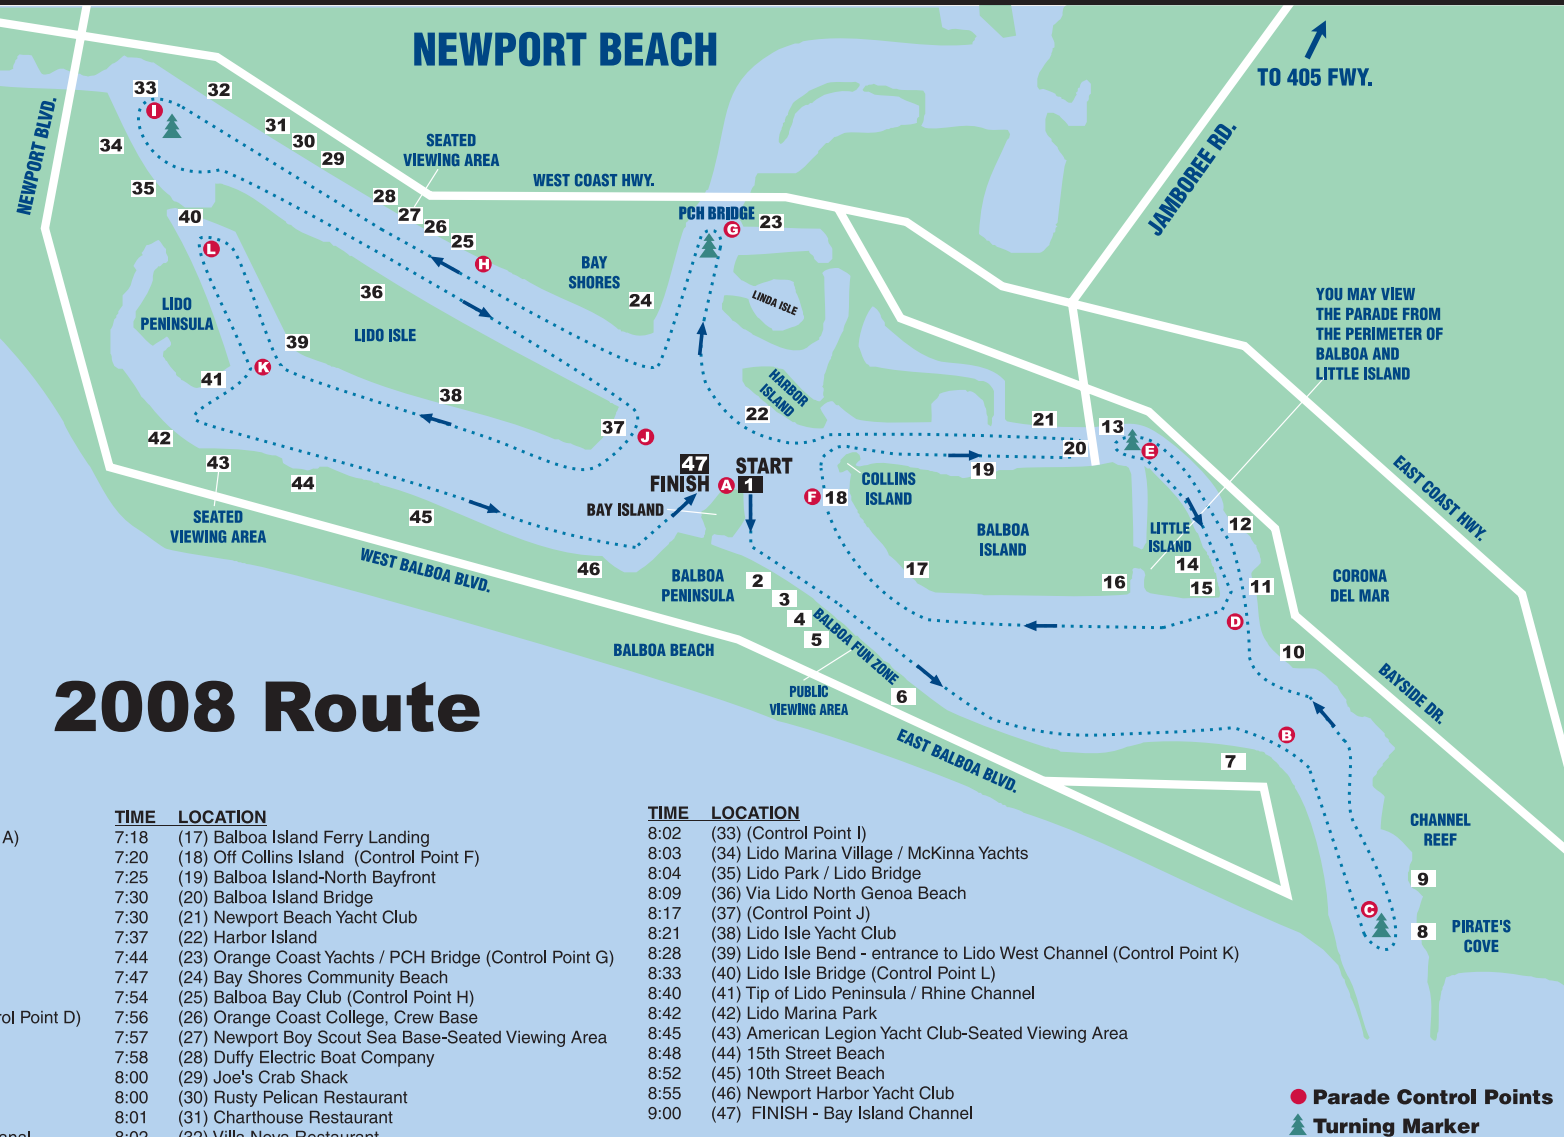

2008 Theme • "100 Years of Christmas Cheer"

Parade begins at
 6:30 each evening.

Arrive early for best
 viewing and parking.

2008 Route

TIME	LOCATION
6:30	(1) START-Bay Island Channel (Control Point A)
6:34	(2) Newport Landing Restaurant
6:34	(3) Balboa Boat Rentals
6:35	(4) Newport Harbor Nautical Museum
6:35	(5) Balboa Peninsula Ferry Landing
6:36	(6) Harborside Restaurant-Balboa Pavilion
6:49	(7) Peninsula Point Beach (Control Point B)
6:52	(8) Pirate's Cove (Parade Control Point C)
6:54	(9) Channel Reef
6:56	(10) Coast Guard-Harbor Master Dock (Control Point D)
6:57	(11) Balboa Yacht Club
7:00	(12) Bahia Corinthian Yacht Club
7:03	(13) Balboa Island Bridge (Control Point E)
7:06	(14) Little Island Beach
7:09	(15) Little Island Point
7:11	(16) Balboa Island, South Bayfront / Grand Canal

TIME	LOCATION
7:18	(17) Balboa Island Ferry Landing
7:20	(18) Off Collins Island (Control Point F)
7:25	(19) Balboa Island-North Bayfront
7:30	(20) Balboa Island Bridge
7:30	(21) Newport Beach Yacht Club
7:37	(22) Harbor Island
7:44	(23) Orange Coast Yachts / PCH Bridge (Control Point G)
7:47	(24) Bay Shores Community Beach
7:54	(25) Balboa Bay Club (Control Point H)
7:56	(26) Orange Coast College, Crew Base
7:57	(27) Newport Boy Scout Sea Base-Seated Viewing Area
7:58	(28) Duffy Electric Boat Company
8:00	(29) Joe's Crab Shack
8:00	(30) Rusty Pelican Restaurant
8:01	(31) Charthouse Restaurant
8:02	(32) Villa Nova Restaurant